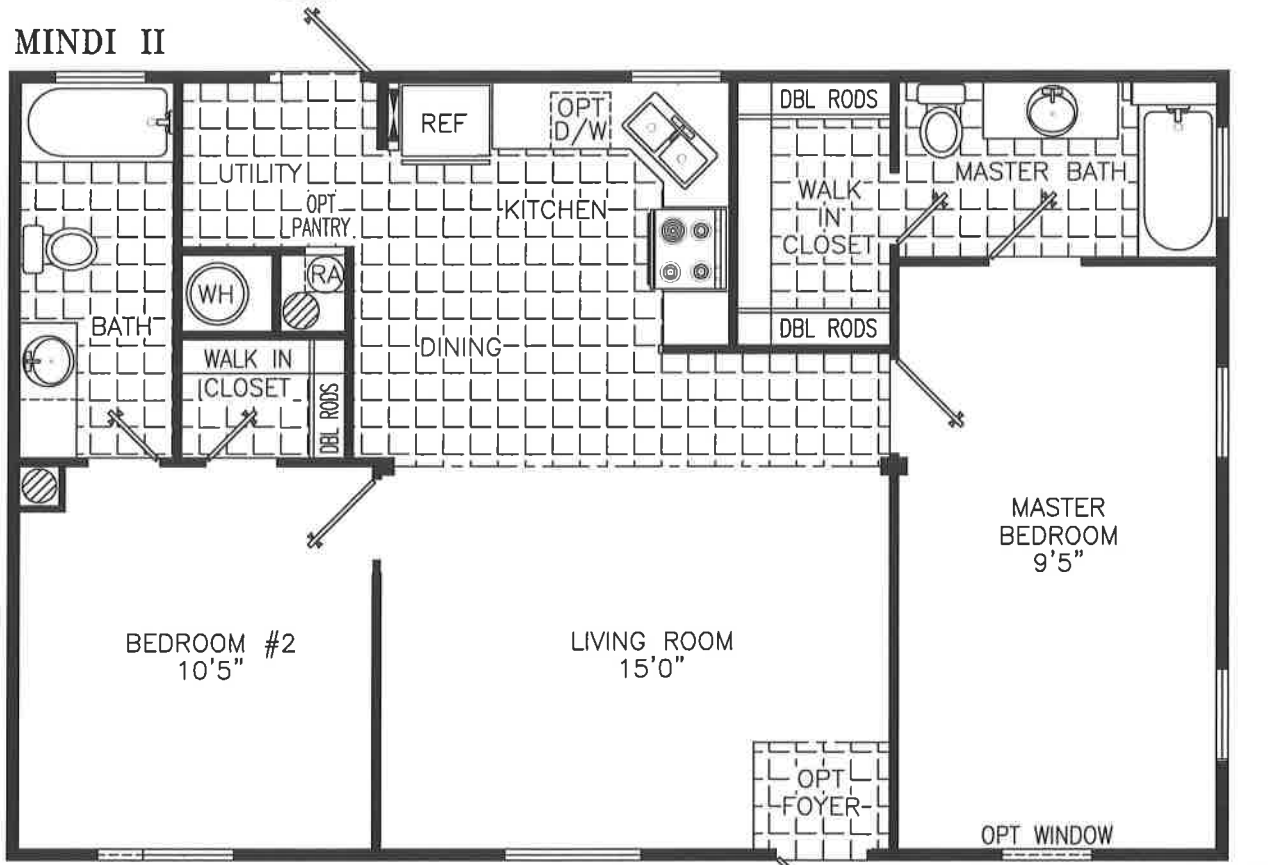

# Prestige Home Centers

36' X 24' 2 F&R, 2 BA DBL WINDOWS 26' & 28' WIDE (ALSO AVAILABLE IN 26' & 28' WIDE)  
 840.0 SQ. FT. 24' WIDE 36C2H(2) CATHEDRAL CEILING THROUGHOUT  
 897.0 SQ. FT. 26' WIDE  
 954.0 SQ. FT. 28' WIDE